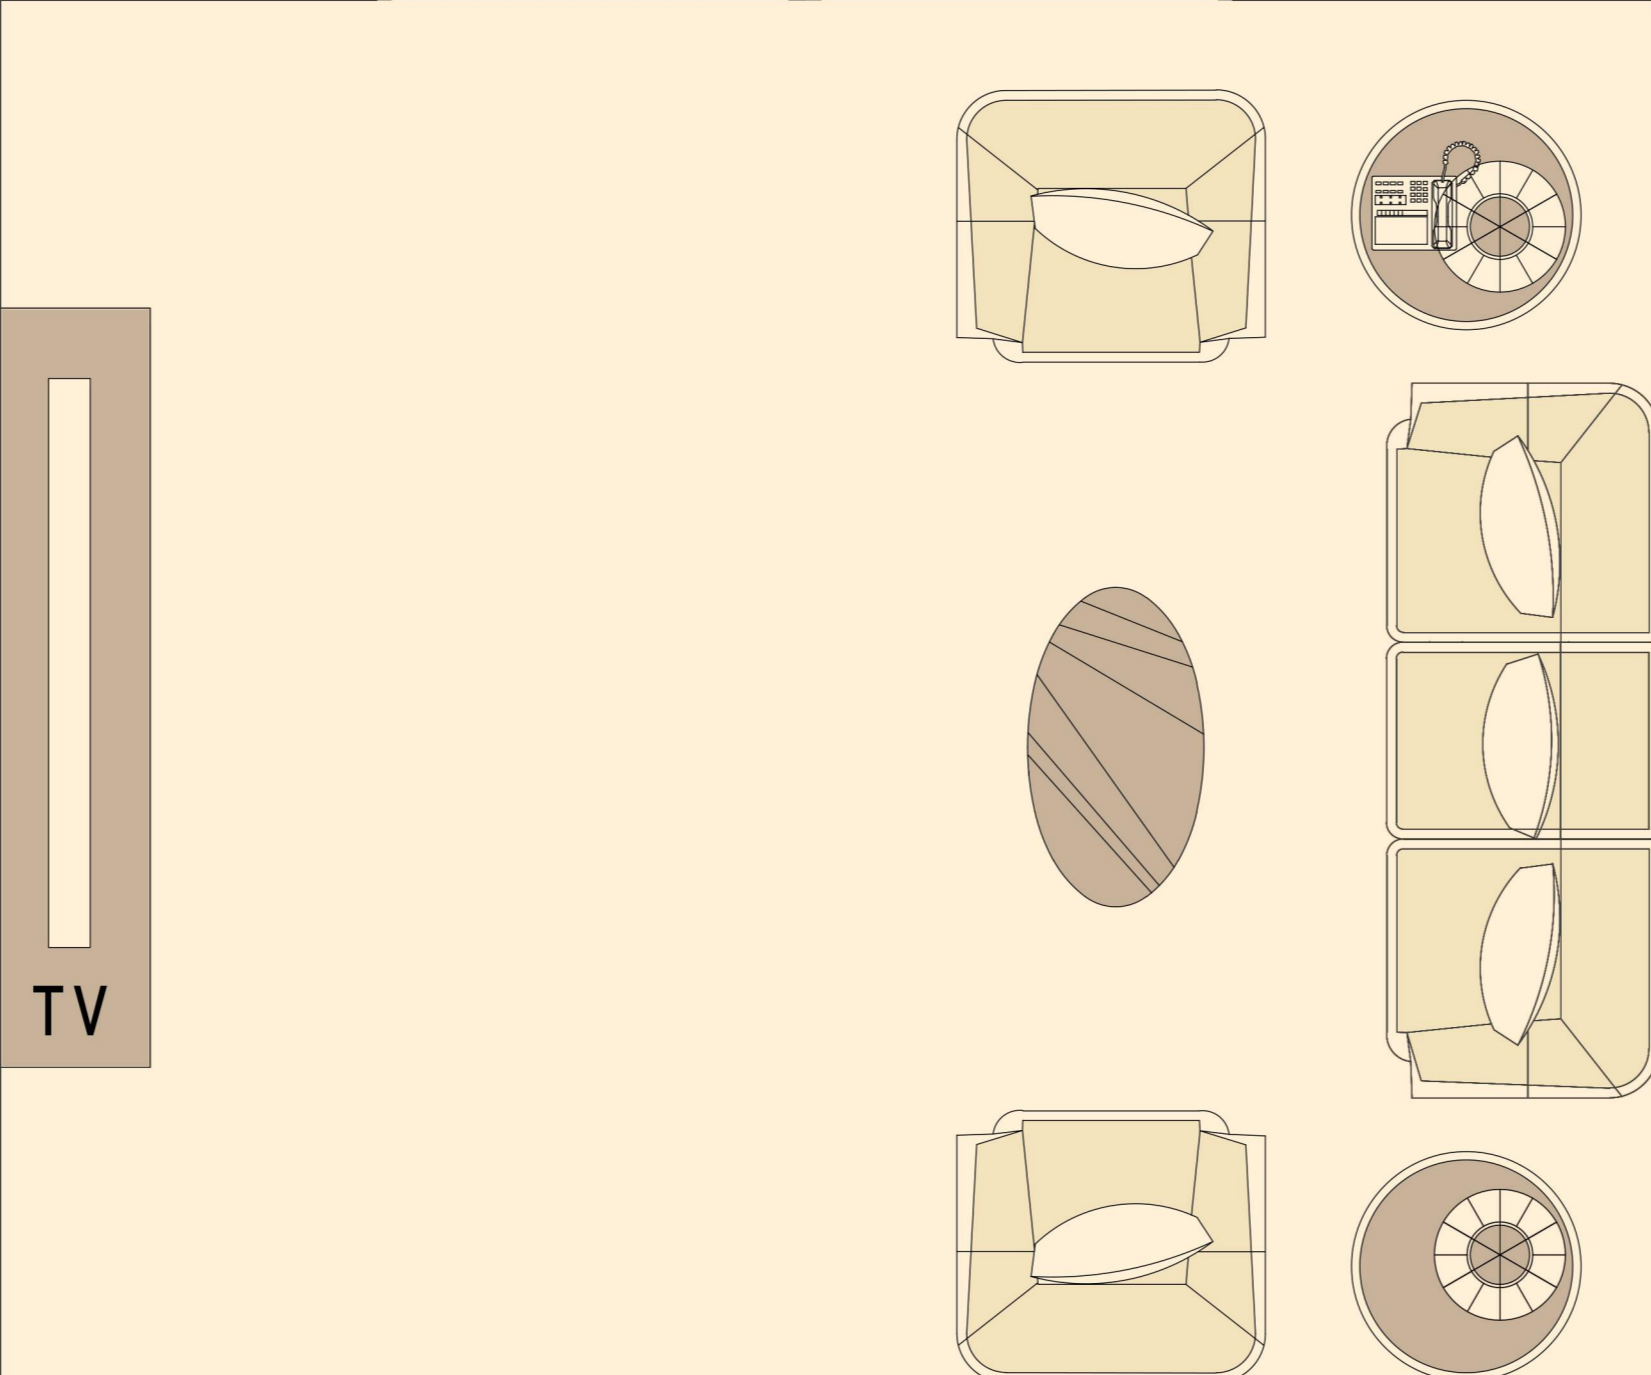

Bedroom
11' X 11'-9"

TV

TV

Closet

TUB

Closet

Closet

Den
11' X 10'-7"

Living & Dining
13'-4" X 20'

Kitchen
15'-6" X 9'-8"

REF

Gas-Range

Master Bedroom
13' X 13'-4"

TV

Walk-In Closet

Washer
Dryer