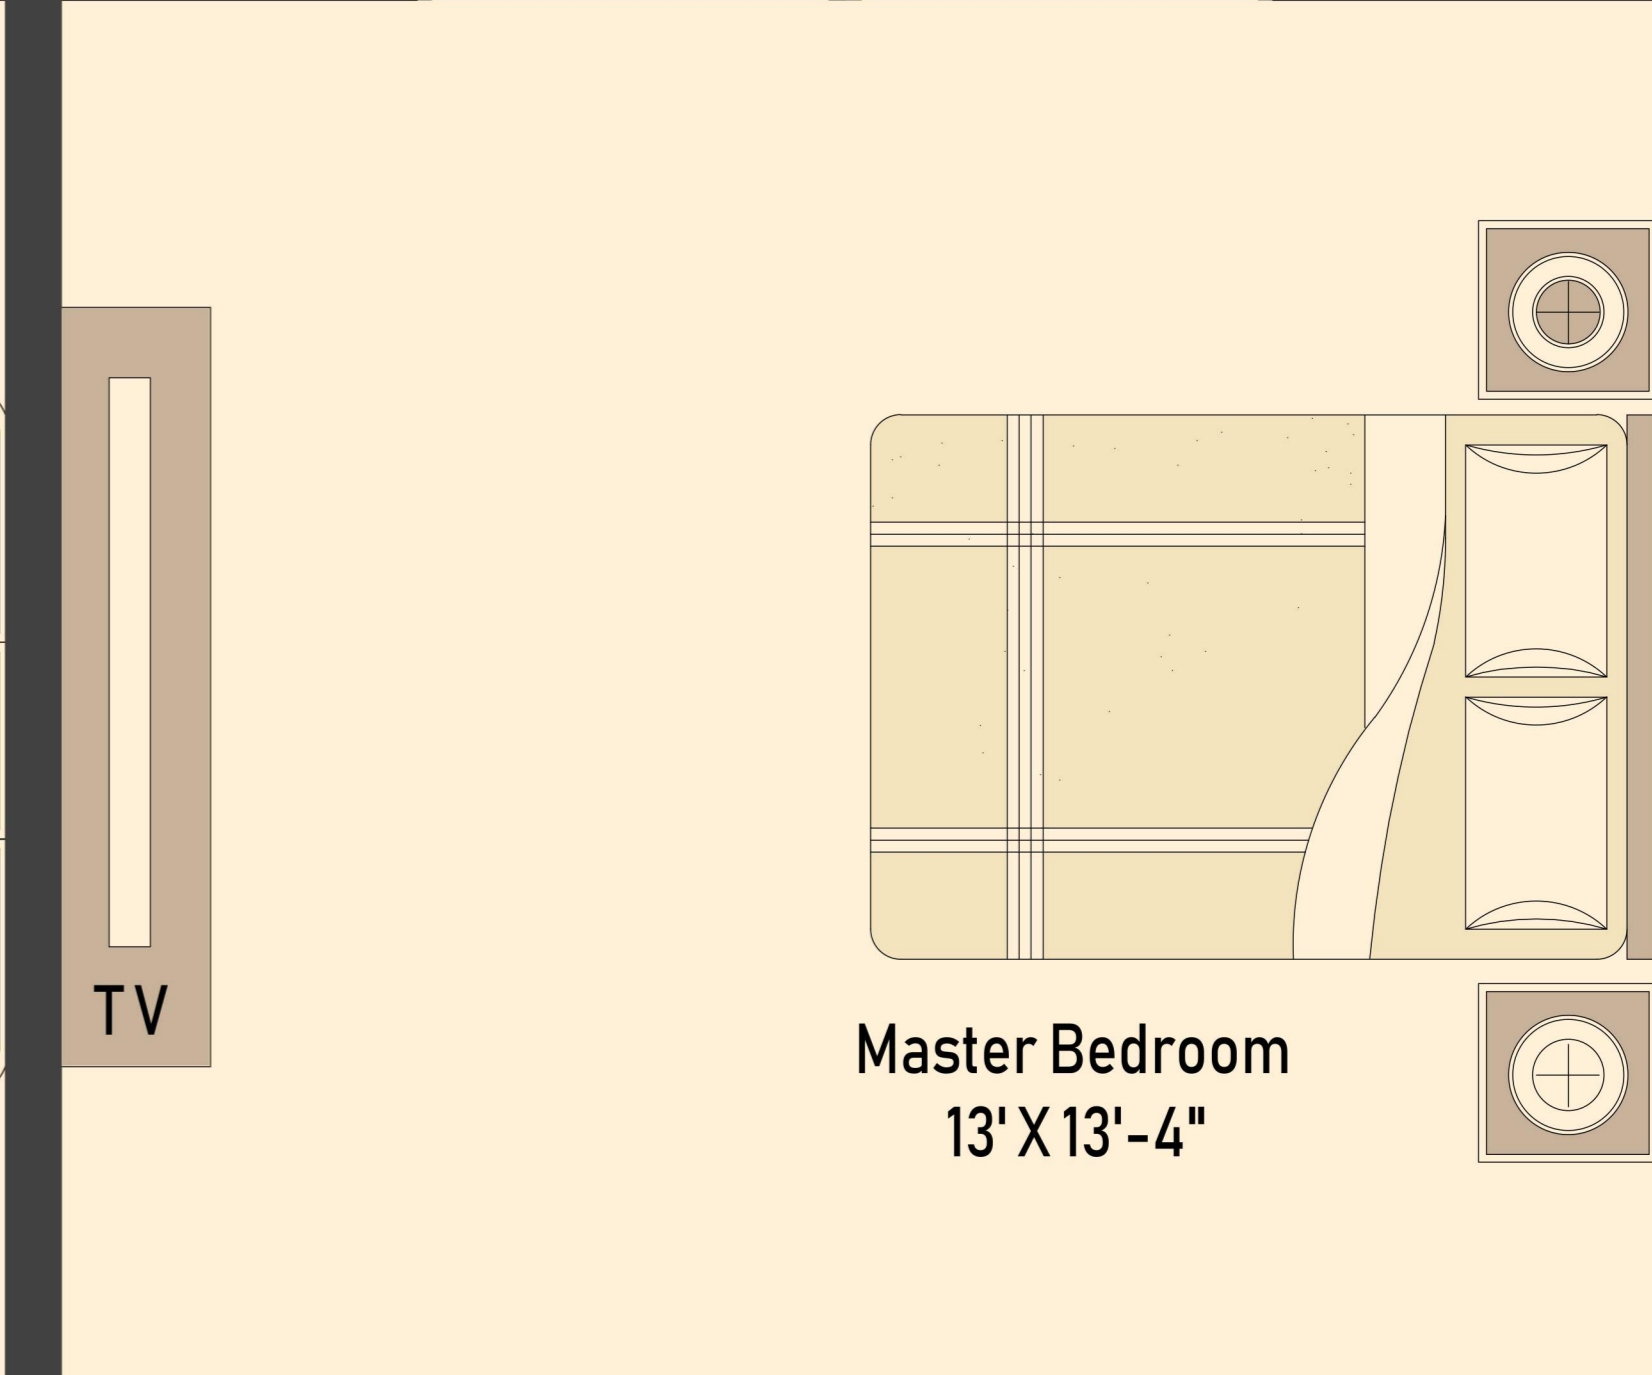

Bedroom
11' X 11'-9"

TV

TV

Closet

TUB

Closet

Closet

Den
11' X 10'-7"

Living & Dining
13'-4" X 20'

Kitchen
15'-6" X 9'-8"

REF

Gas-Range

Master Bedroom
13' X 13'-4"

TV

Walk-In Closet

Washer
Dryer